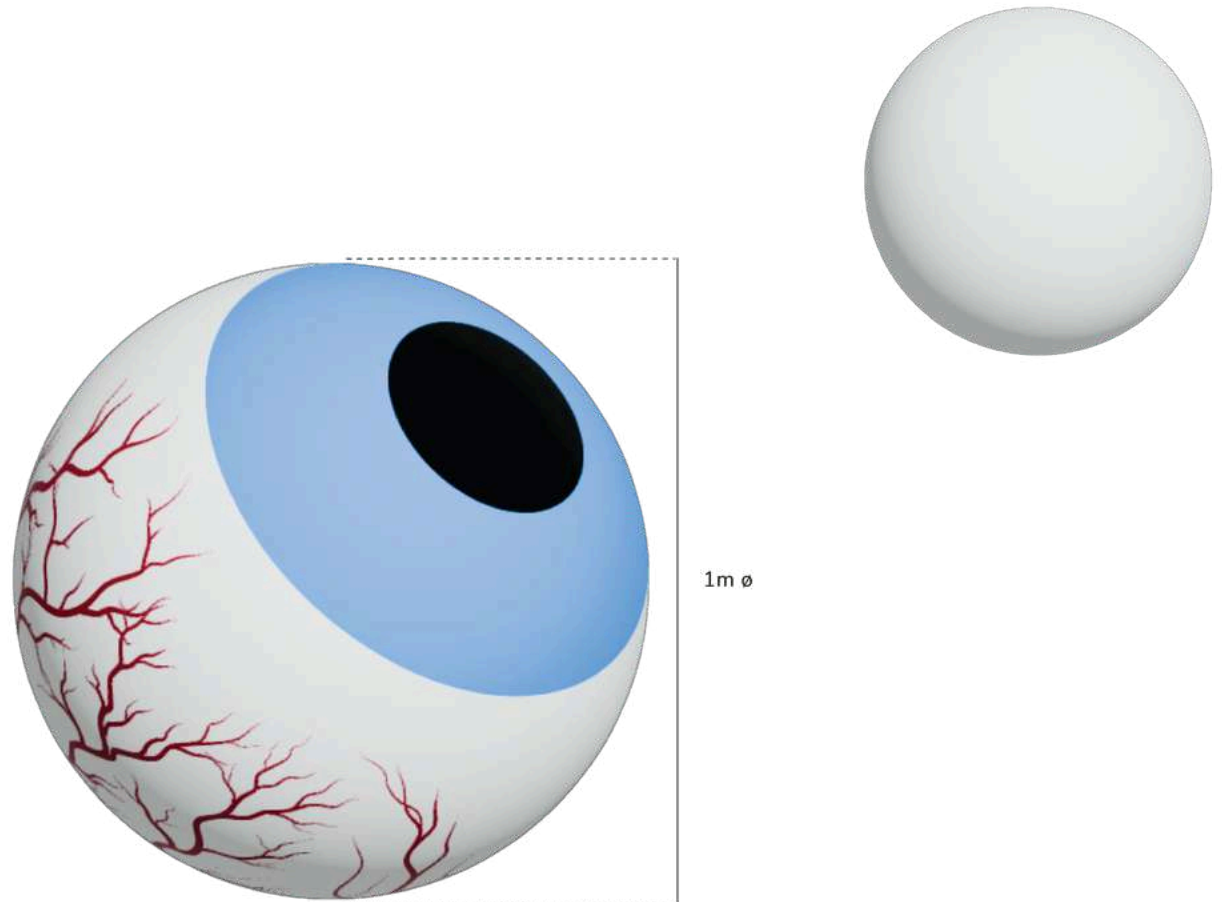

## 3D SCULPTURE

### Materials:

— Fiberglass or Concrete;  
— Ink;  
— Structure in iron.

The colors of the piece can be customized.

Weight unit: 21kg (fiber)

The weight varies depending on the selected material (from 20 kg to 80 kg).

# GIANT APPLE