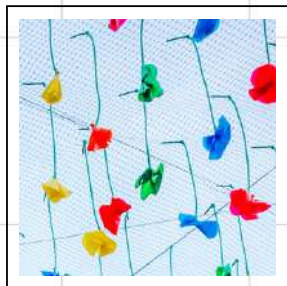

# Magic Ceilings

Color Rain

Tropicalia

Seaweed

Sky Garden

Inverted  
Garden

Dots  
Invasion

Umbrella Sky  
Project