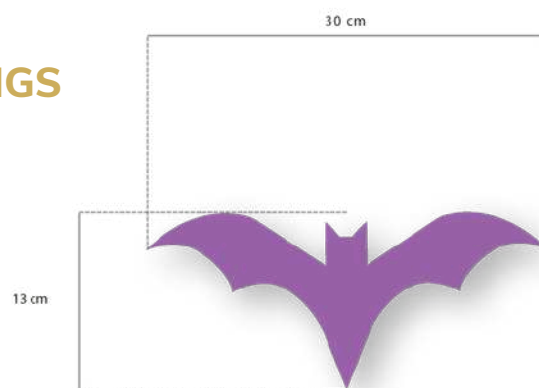

Available colors:

The colors of the installation can be customized.

OPTION 1 (50CM)
REF*: xxxxxxxx

OPTION 2 (1M)
REF*: xxxxxx