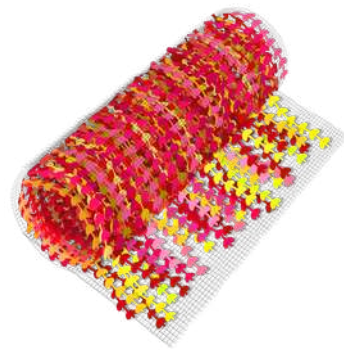

### Standard color combination:

RFA RCL VEO LAA AMO ACL

The colors of the installation can be customized.

Weight m<sup>2</sup>: 250g

EVA foam piece format:

MULTICOLOR

several possible combinations

REF\*: 222010024