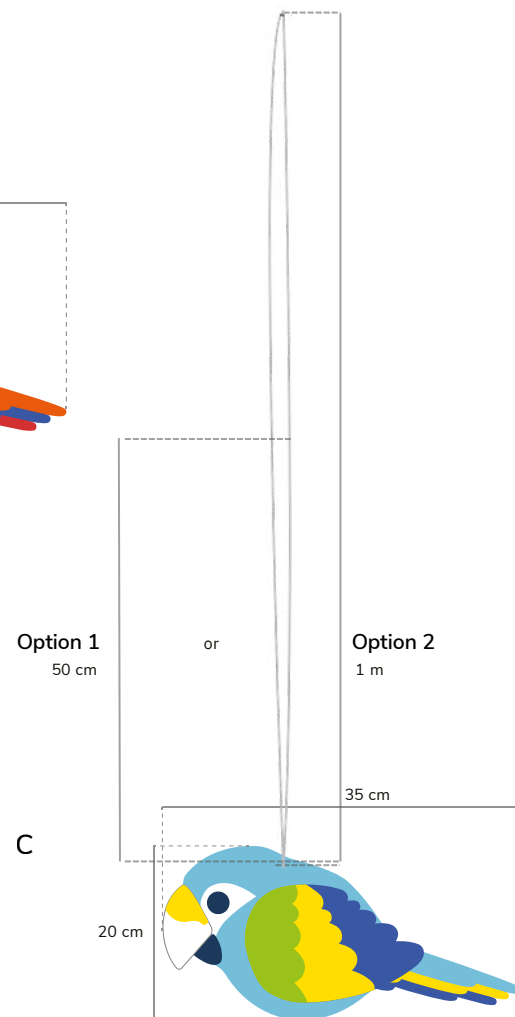

A OPTION 1 (50 CM)
REF#: 222020001

A OPTION 2 (1M)
REF#: xxxxx

B OPTION 1 (50 CM)
REF#: 222020002

B OPTION 2 (1M)
REF#: xxxxx

C OPTION 1 (50 CM)
REF#: 222020003

C OPTION 2 (1M)
REF#: xxxxx