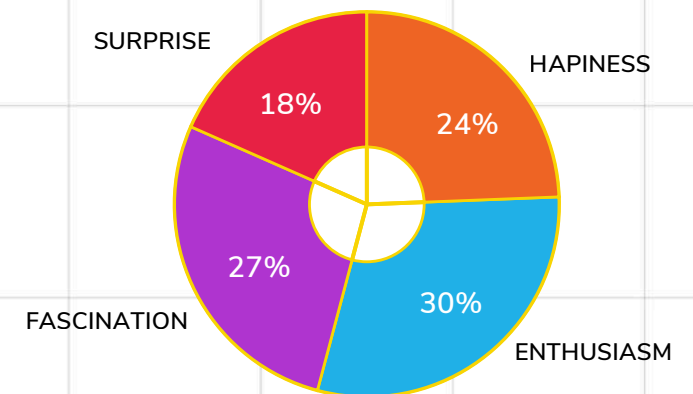

IMPACT IN PEOPLE

IMPACT ON SOCIAL MEDIA: "EXPONENTIAL GROWTH"

"Full of **colors and smiles**. A breath of fresh air for the city of Périgueux."

"I loved your **installation in Paris!** Simply amazing to see the street in pink."

"Honestly, it was a very hot summer day, but under the umbrellas it felt very cool. Amazing for the colors and the life it brought to the city."