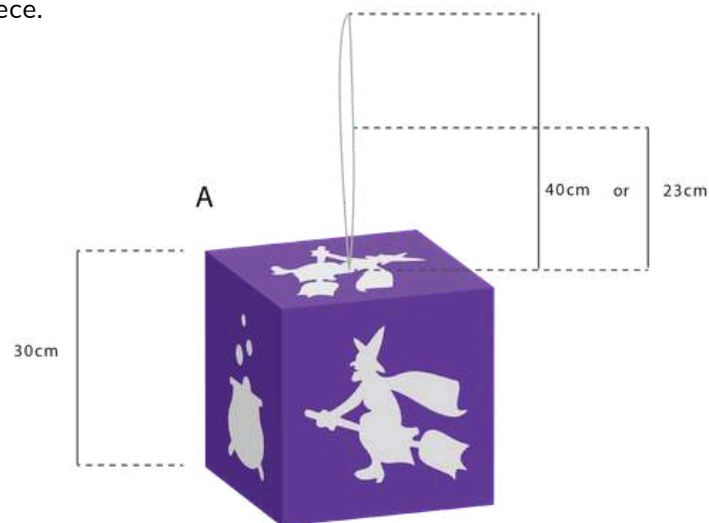

Available colors:

The colors of the installation can be customized.