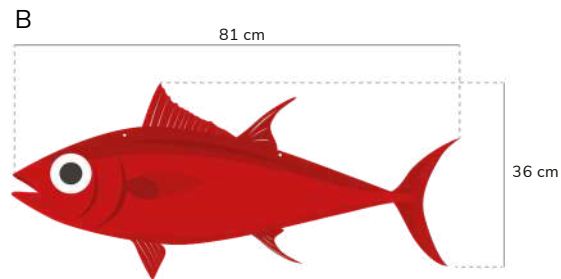

OPTION 1 (50 CM)
REF#: 222020005

OPTION 2 (1 M)
REF#: xxxx