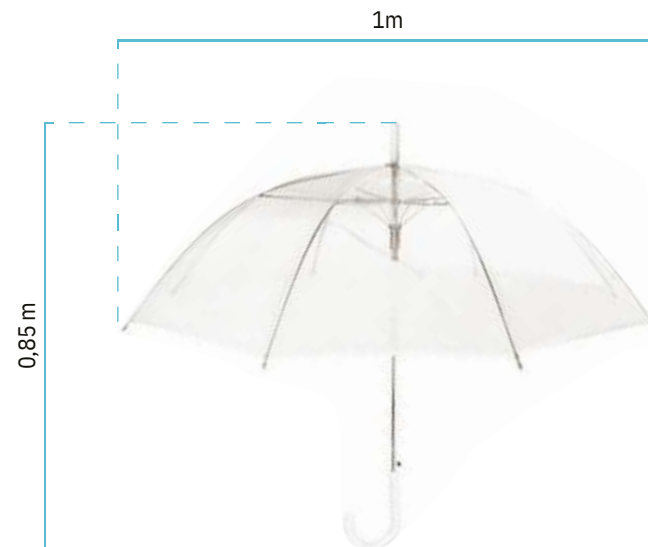

Umbrellas with custom colors and patterns

Covering: 100% vinyl/PVC

Cable: Aluminum PVC

Weight m²: 750g