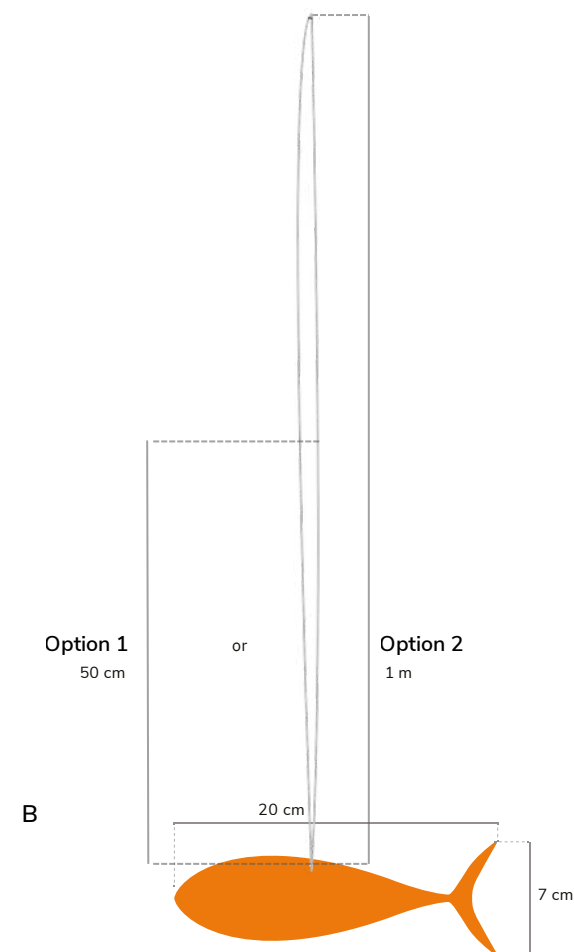

Standard color combination:

VEO LAA AMO VLE ATU RFA

The colors of the installation can be customized.

OPTION 1 (50CM)
REF#: 222020004

OPTION 2 (1M)
REF#: xxxxx