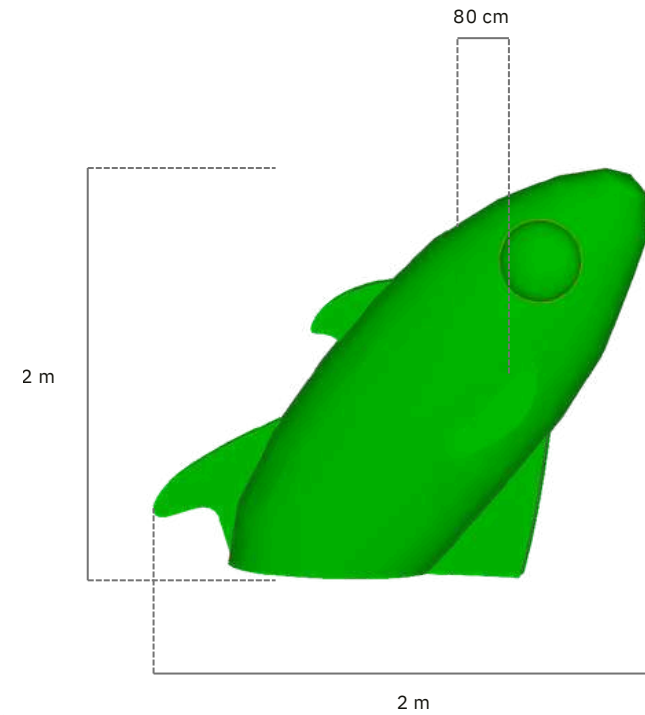

## The colors of the piece can be customized:

Head weight: 50kg

Tail weight: 45kg

HEAD  
REF\*: 222030205

TAIL  
REF\*: 222030206

**FISH  
BENCH**