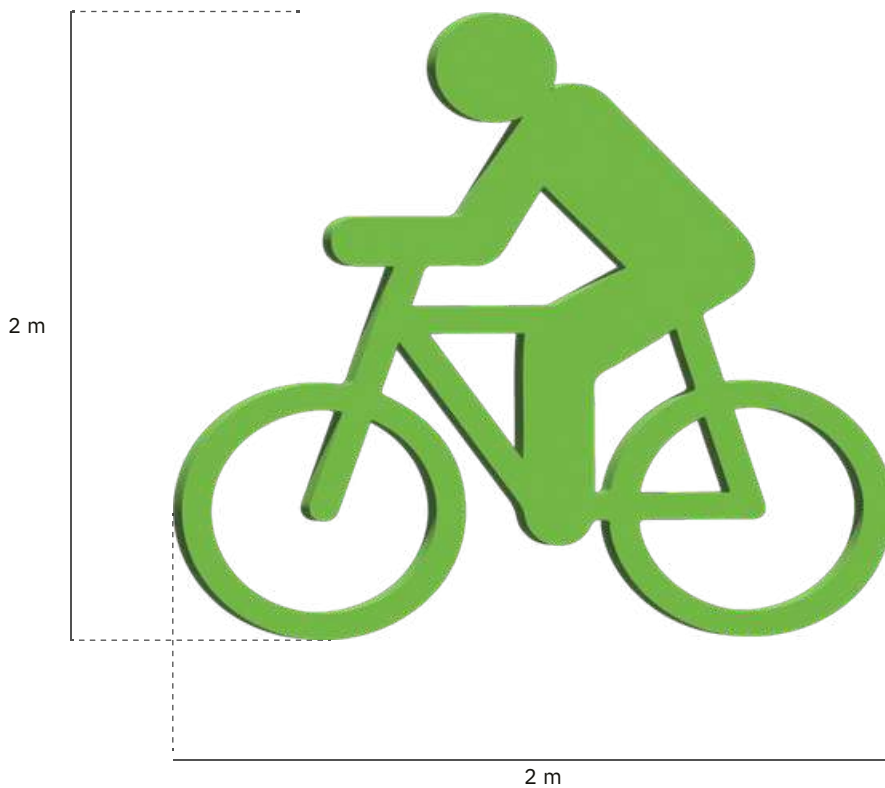

TOUR CYCLIST

REF^o: 222030003

Material sent:

— Ready-to-use assembled structure.

Materials:

— Fiberglass;
— Iron support.

The colors of the piece can be customized.