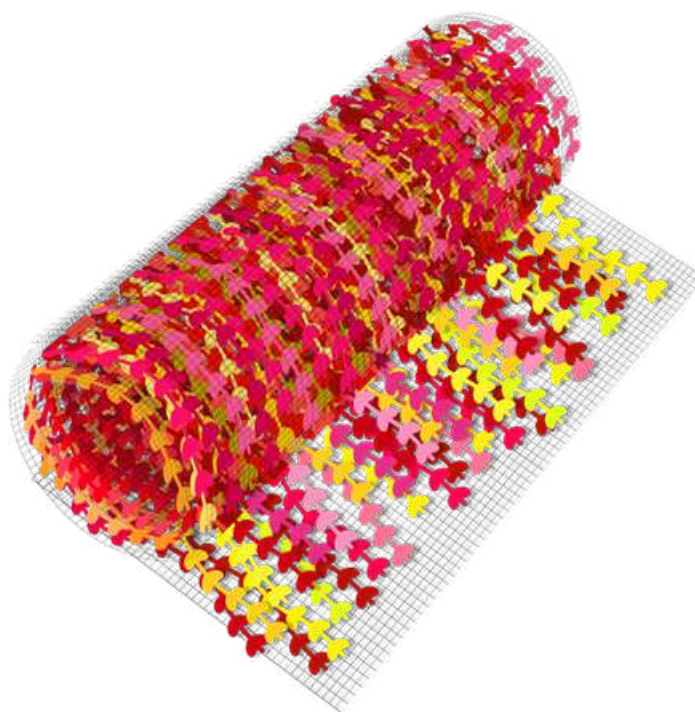

Standard color combination:

RFA RCL VEO LAA AMO ACL

The colors of the installation can be customized.

Weight m²: 250g