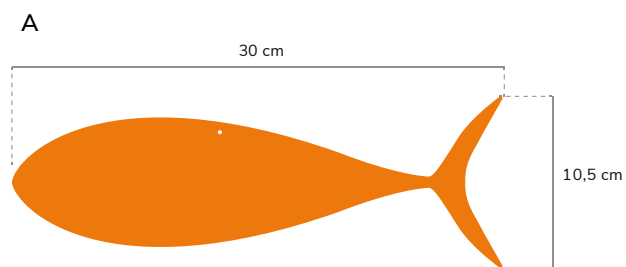

Standard color combination:

VEO LAA AMO VLE ATU RFA

The colors of the installation can be customized.

OPTION 1 (50CM)
REF#: 222020004

OPTION 2 (1M)
REF#: xxxxx