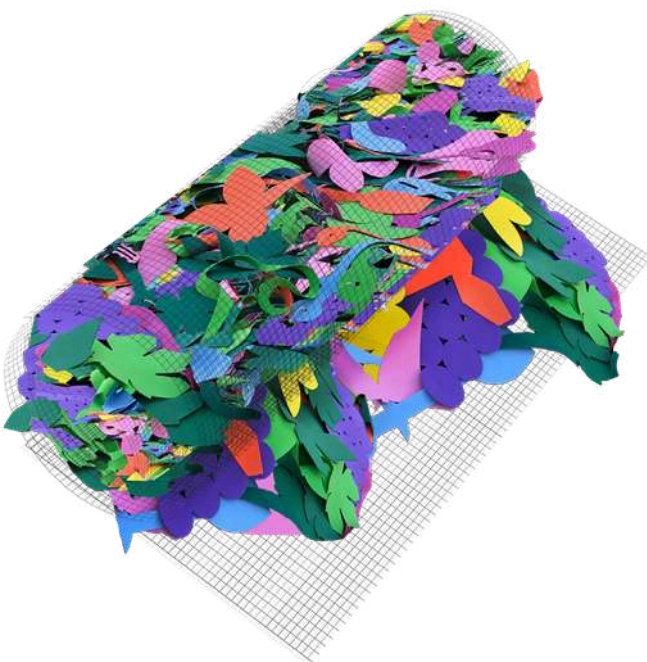

### Sent material:

— 20m x 1m rolls with with EVA foam leaves.

The number of rolls depends on the intended area for installation. Each m<sup>2</sup> have between 20 to 24 leaves.  
The length of the leaves varies between 30cm and 60cm.

### Standard color combination:

LAA AMO VLE VES ATU RFA RCL PUR

The colors of the installation can be customized.

Weight m<sup>2</sup>: 250g

EVA foam leaves formats: