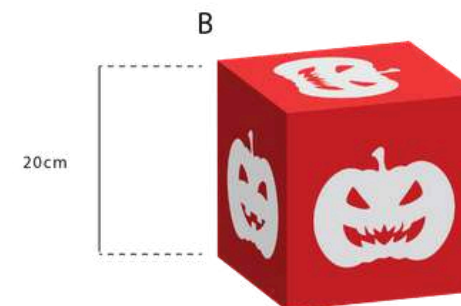

Available colors:

The colors of the installation can be customized.