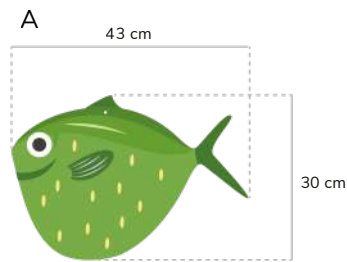

OPTION 1 (50 CM)
REF#: 222020005

OPTION 2 (1 M)
REF#: xxxx