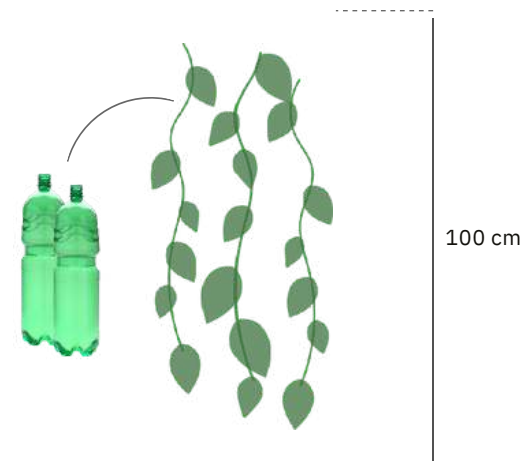

Shape made from PET bottles: