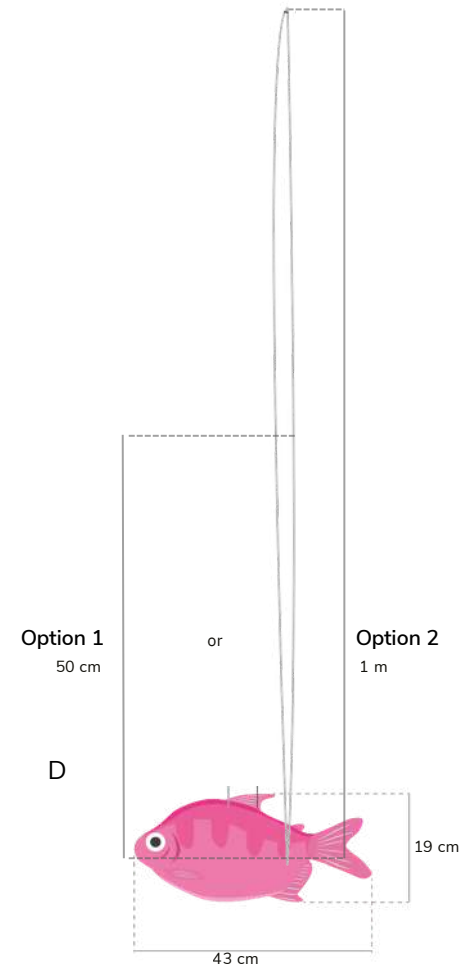

OPTION 1 (50 CM)
REF#: 222020005

OPTION 2 (1 M)
REF#: xxxx