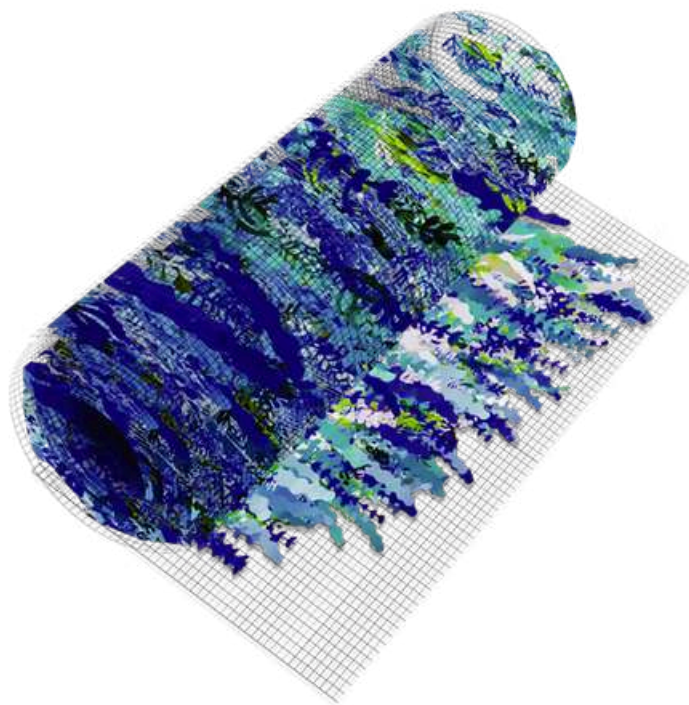

Standard color combination:

ARO ATU AAG BRO

The colors of the installation can be customized.

Weight m²: 250g