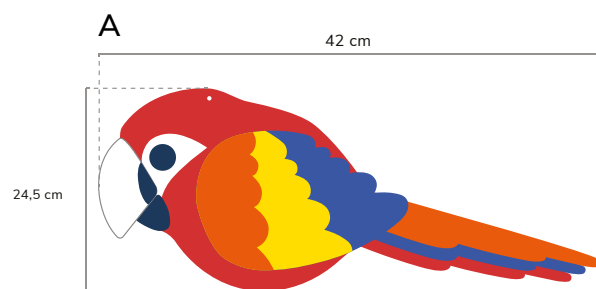

A OPTION 1 (50 CM)
REF#: 222020001

A OPTION 2 (1M)
REF#: xxxxx

B OPTION 1 (50 CM)
REF#: 222020002

B OPTION 2 (1M)
REF#: xxxxx

C OPTION 1 (50 CM)
REF#: 222020003

C OPTION 2 (1M)
REF#: xxxxx