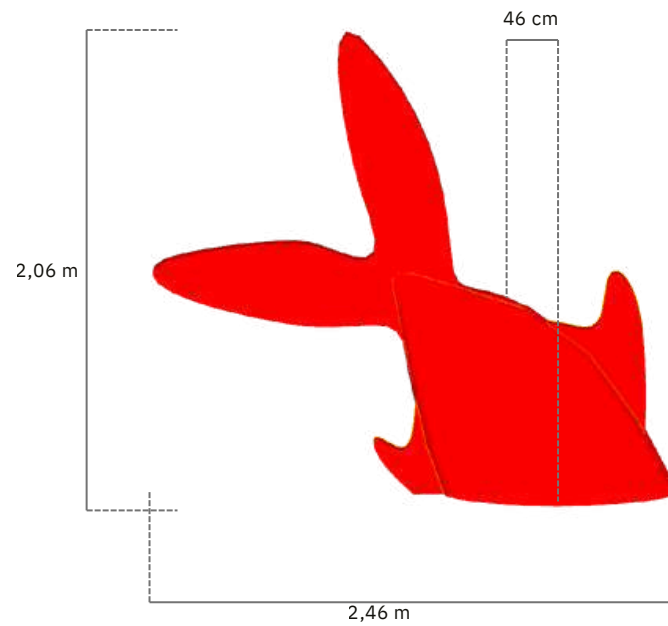

## The colors of the piece can be customized:

Head weight: 50kg

Tail weight: 45kg

HEAD  
REF\*: 222030205

TAIL  
REF\*: 222030206

**FISH  
BENCH**