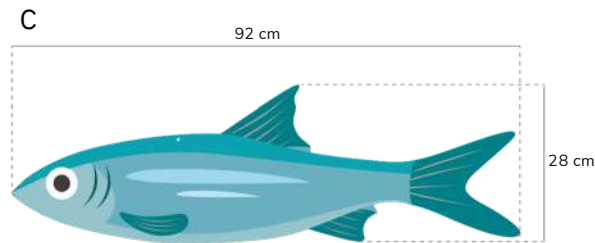

OPTION 1 (50 CM)
REF#: 222020005

OPTION 2 (1 M)
REF#: xxxx