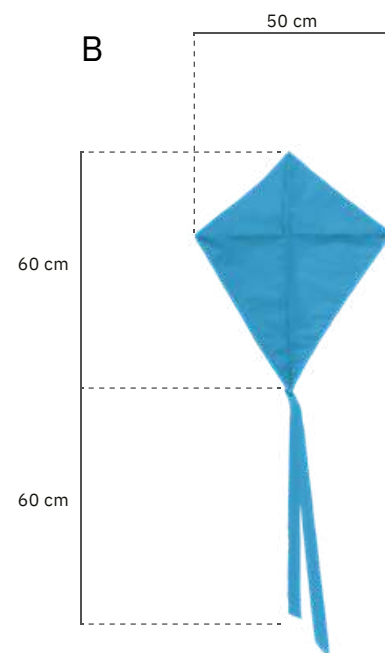

A
REF#: 222010026

B
REF#: 222010075