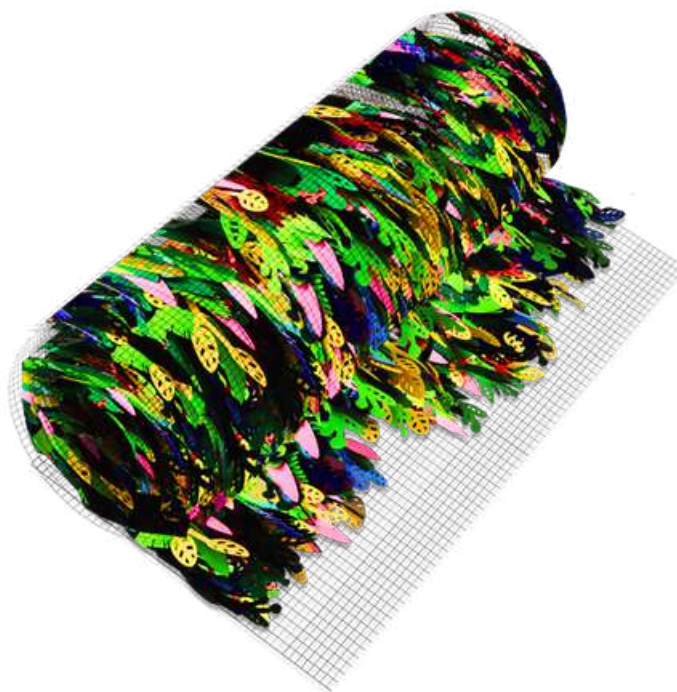

Standard color combination:

VES VKY VLE VMT AMO VEO RCL ARO ATU

The colors of the installation can be customized.

Weight m²: 250g

Piece shapes: