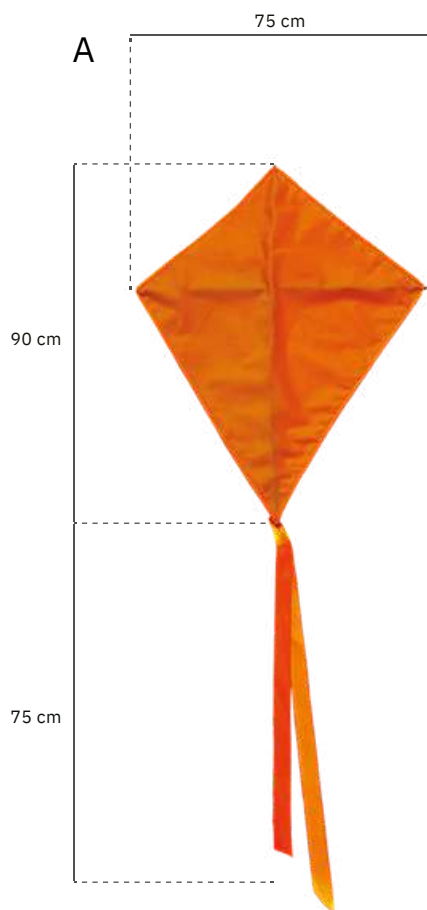

A
REF#: 222010026

B
REF#: 222010075