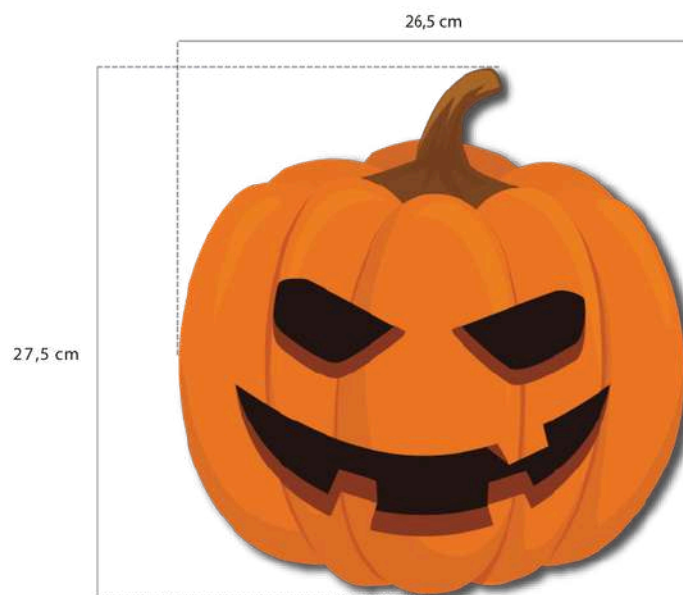

#### Sent material:

— PVC pumpkin sent as a single unit with an easy-to-use fastener, 50cm/1m, ready to hang.

The number of pumpkins depends on the area intended for installation.

2

OPTION 1 (50CM)  
REF: xxxxxxxx