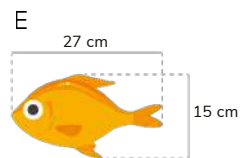

OPTION 1 (50 CM)
REF#: 222020005

OPTION 2 (1 M)
REF#: xxxx