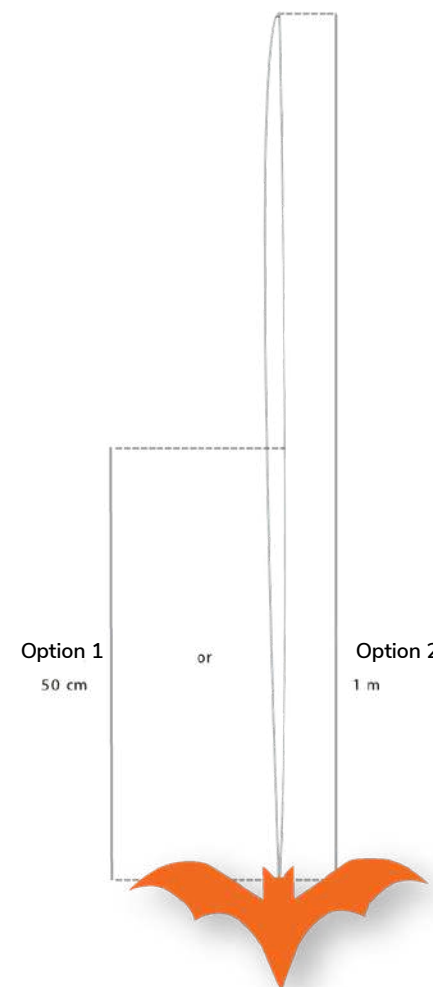

Available colors:

The colors of the installation can be customized.

OPTION 1 (50CM)
REF*: xxxxxxxx

OPTION 2 (1M)
REF*: xxxxxx